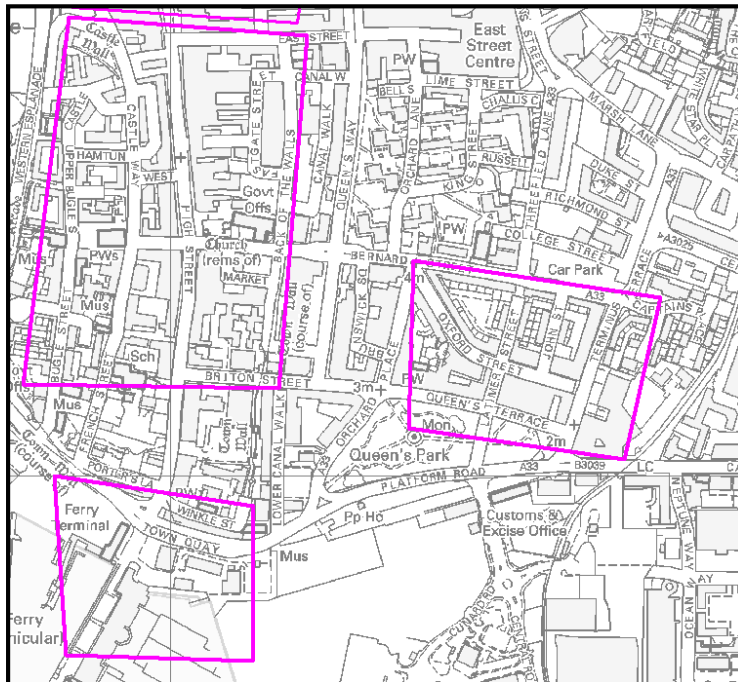

Appendix A: Maps of NTE zones

Zone 1 - London Road/Bedford Place

Zone 2 - Above Bar/Vincents Walk

Zone 3 - High St/ Oxford St/ Town Quay

Zone 4 - Bevois Valley / St Marys

Zone 5 - West Quay Road/Leisure World