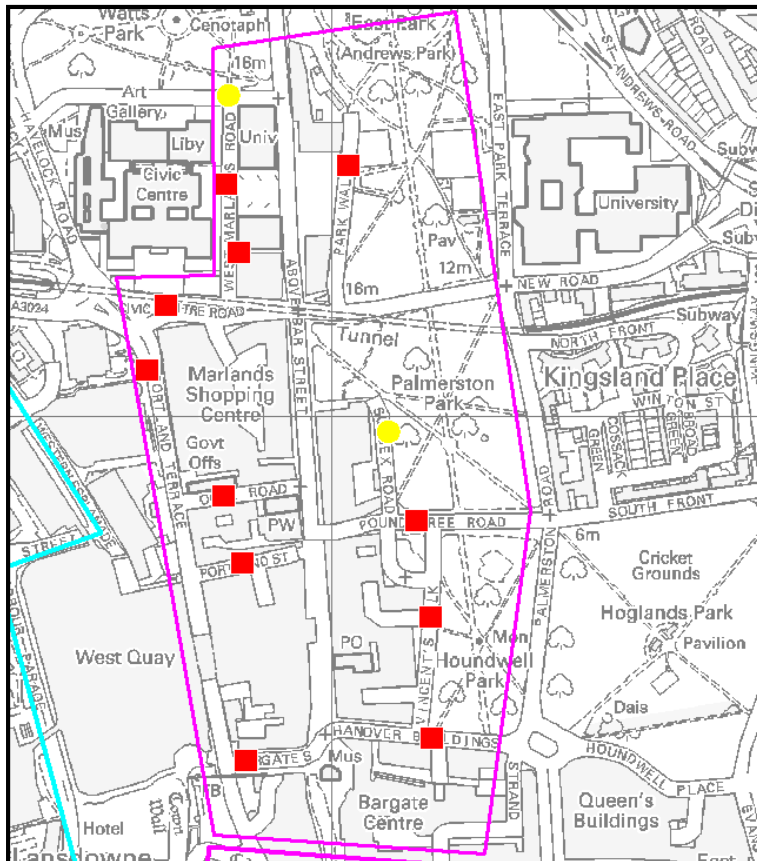

Appendix A: Maps of NTE zones

Zone 1 - London Road/Bedford Place

Zone 2 - Above Bar/Vincents Walk

Zone 3 - High St/ Oxford St/ Town Quay

Zone 4 - Bevois Valley / St Marys

Zone 5 - West Quay Road/Leisure World