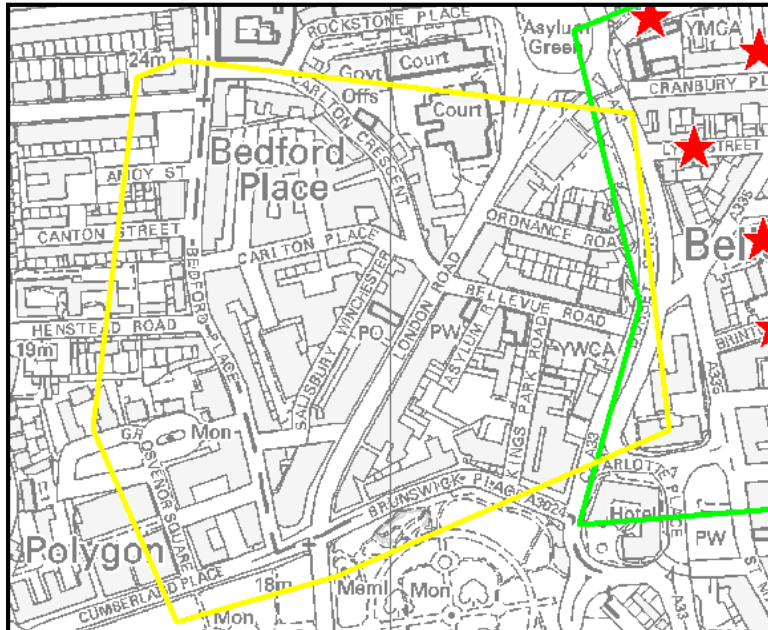

Appendix A: Maps of NTE zones

Zone 1 - London Road/Bedford Place

Zone 2 - Above Bar/Vincents Walk

Zone 3 - High St/ Oxford St/ Town Quay

Zone 4 - Bevois Valley / St Marys

Zone 5 - West Quay Road/Leisure World